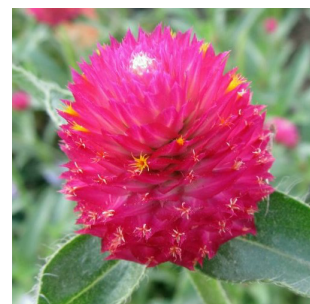

Gomphrena 'QIS Carmine'