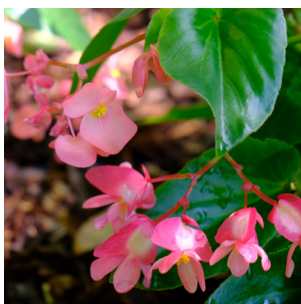

Begonia 'Dragon Wing Pink'