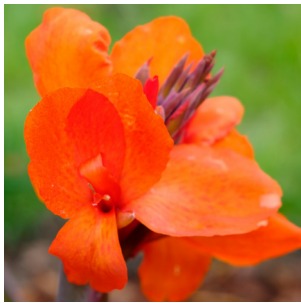

Canna 'Cannova Bronze Orange'