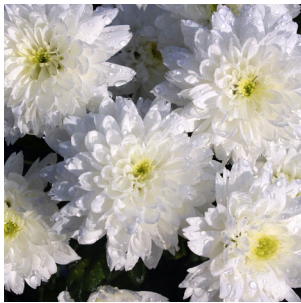

Cheekwood
ESTATE & GARDENS

SEASONAL DISPLAY GUIDE

Cheekwood Harvest 2022

Chrysanthemum 'Celestial White'

Gomphrena 'Ping Pong White'

Zinnia Profusion 'White'

Euphorbia 'Diamond Frost'

Alternanthera 'Choco Chili'