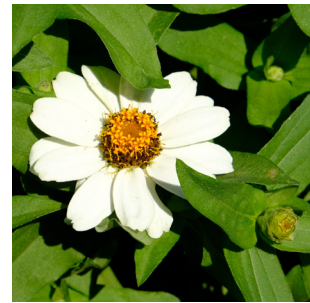

Cheekwood
ESTATE & GARDENS

SEASONAL DISPLAY GUIDE

Cheekwood Harvest 2022

Chrysanthemum 'Celestial White'

Gomphrena 'Ping Pong White'

Zinnia Profusion 'White'

Euphorbia 'Diamond Frost'

Alternanthera 'Choco Chili'