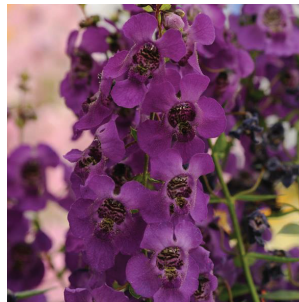

Angelonia
'Archangel Dark Purple'