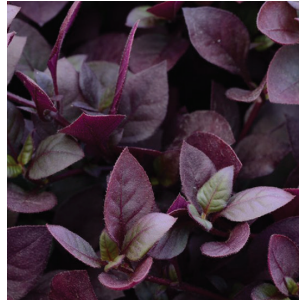

Alternanthera
'Choco Chili'