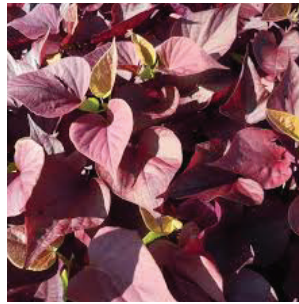

Ipomoea
'Sweet Caroline Sweetheart
Mahogany'