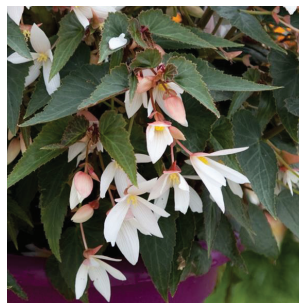

Begonia
'Bossa Nova Pure White'