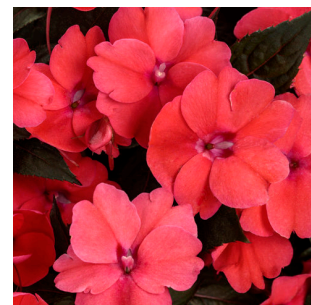

SunPatiens
'Compact Deep Rose'